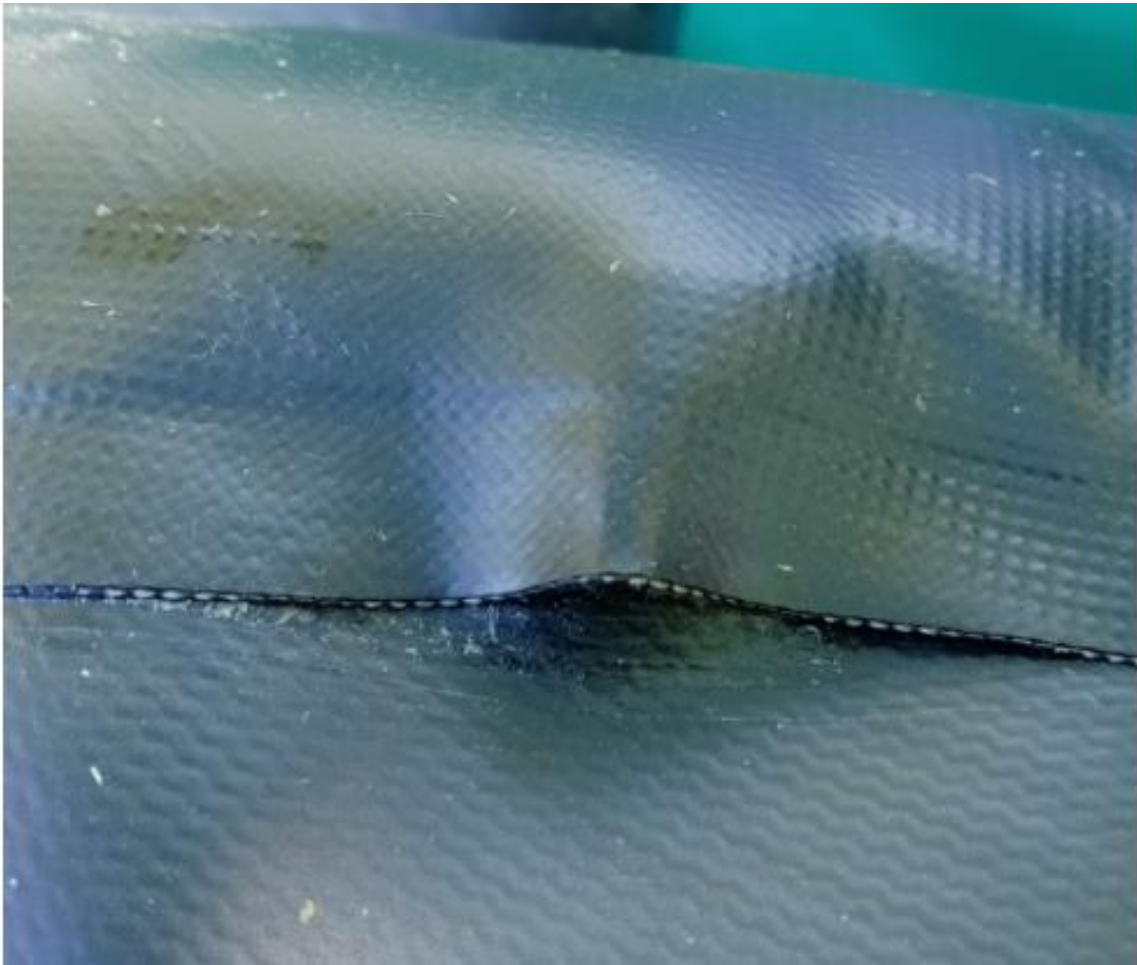

AIR LEAKAGE IN PADDLE BOARD - information and visualization of what is not repairable in service

Identification of problem: If there is an air leak in the product (*caused by holes, tears or loose seams, leaky valve*) cannot be repaired in our service center. Other solution must be found to solve customer claim.

Product should be treated like 'disposal' -pick up for defective product is not necessary.

VISUALISATION:

AIR LEAKAGE IN PADDLE BOARD - information and visualization of what is not repairable in service

AIR LEAKAGE IN PADDLE BOARD - information and visualization of what is not repairable in service

AIR LEAKAGE IN PADDLE BOARD - information and visualization of what is not repairable in service

AIR LEAKAGE IN PADDLE BOARD - information and visualization of what is not repairable in service

AIR LEAKAGE IN PADDLE BOARD - information and visualization of what is not repairable in service